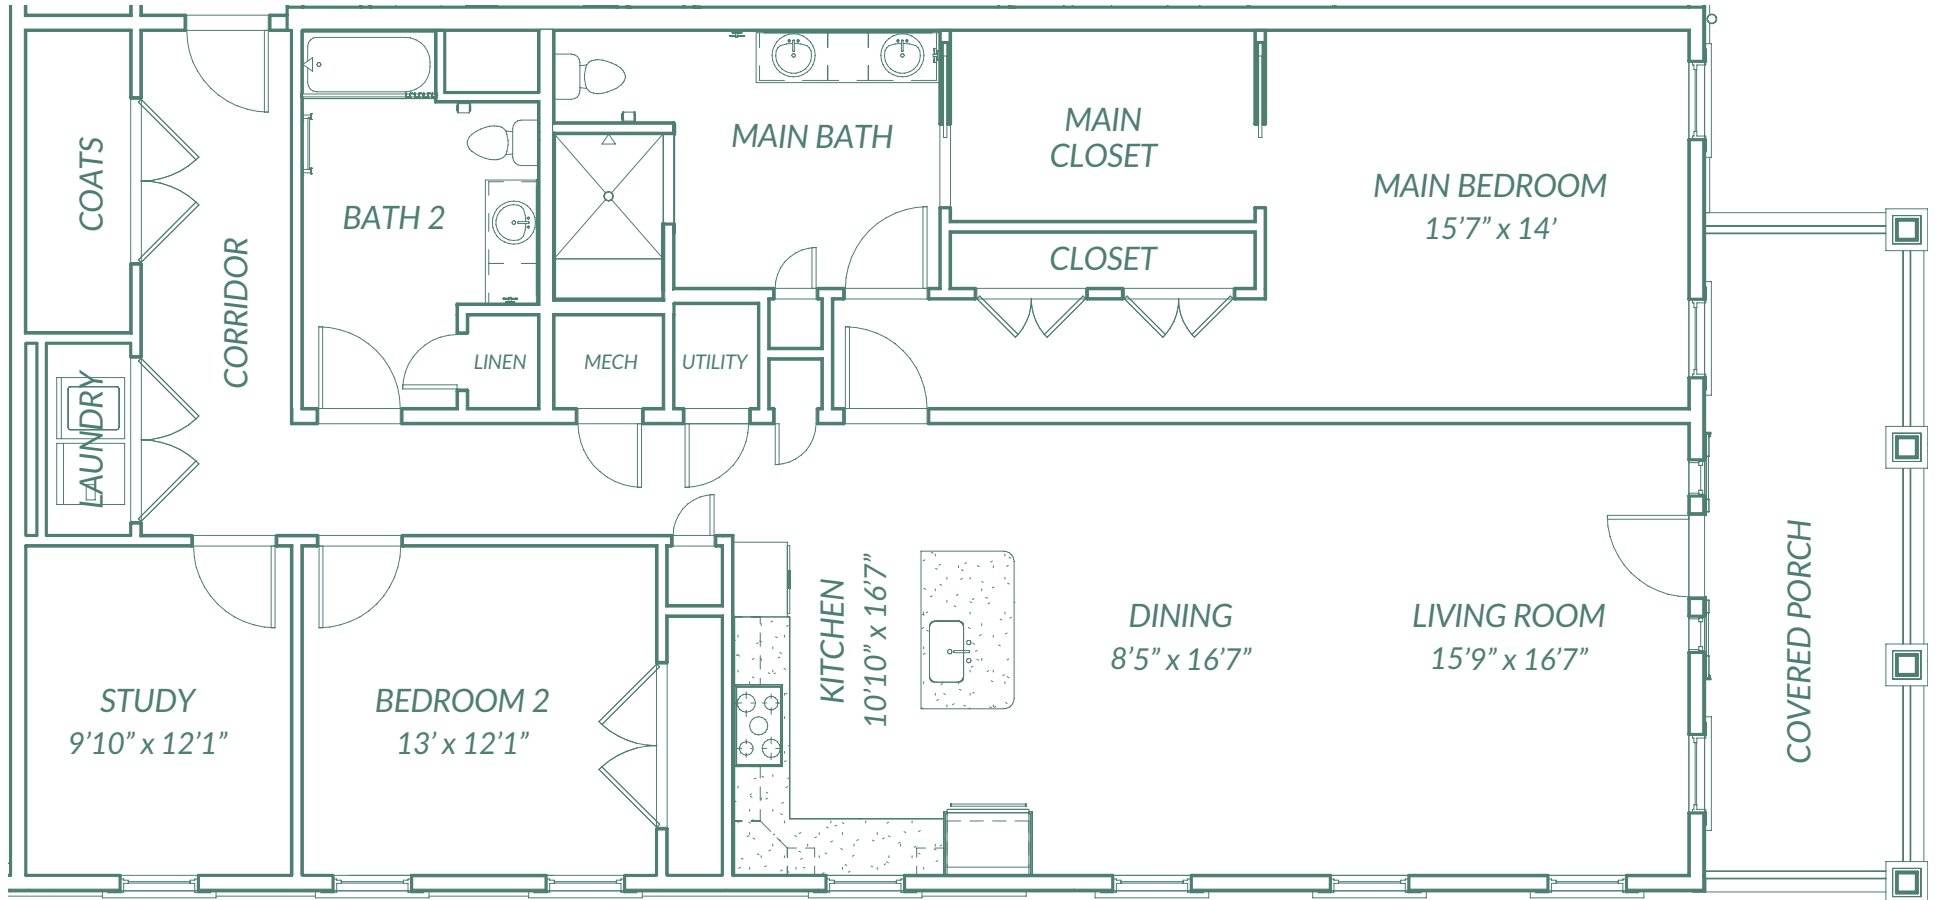

TRADITIONS A+

2 bedrooms · 2 baths · 1 study · 1,900 square feet · Includes 287 square foot Garage

TRADITIONS B

2 bedrooms · 2 baths · 1 study · 1,583 square feet · Includes 287 square foot Garage